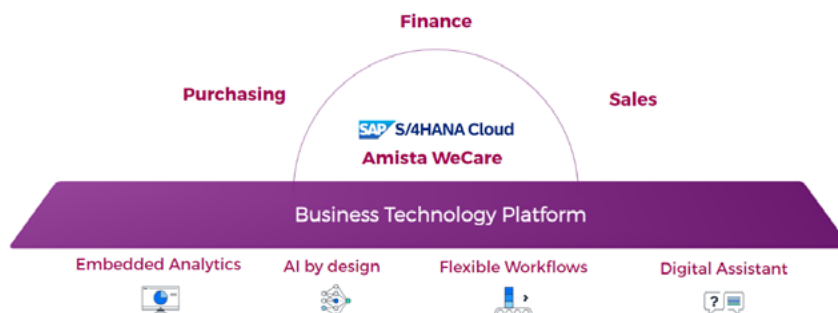

Keep up with changing legal regulations

Adopt new technologies

Streamline your business processes with AI to differentiate your company within the market

Increase operational efficiency

Reduce manual tasks, minimize errors and reduce operational costs

Amista WeCare Core edition

AMISTA

Included

- ✓ SAP S/4HANA Cloud Public Edition subscription:
- ✓ Project implementation
- ✓ Project Management
- ✓ Change management

Pricing

Amista WeCare Core edition: 160K €